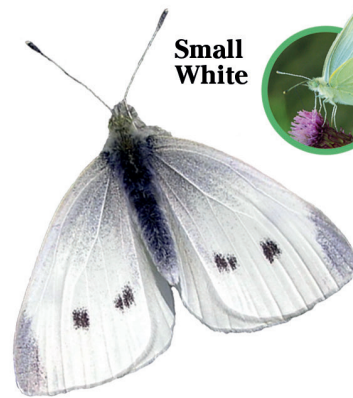

Butterfly
Conservation's
BIG
BUTTERFLY
COUNT

Spend 15 minutes
in a sunny spot

Use this chart to note how
many of each species you see

**Small
Tortoiseshell**

**Large
White**

**Small
White**

**Speckled
Wood**

**Common
Blue**

**Painted
Lady**

Comma

**Small
Copper**

**Holly
Blue**

Gatekeeper

Please note: Images not to scale. Males and females of some species vary and are not all illustrated on this chart. Please refer to the Big Butterfly Count app or website for more information on how to identify butterflies and moths correctly.